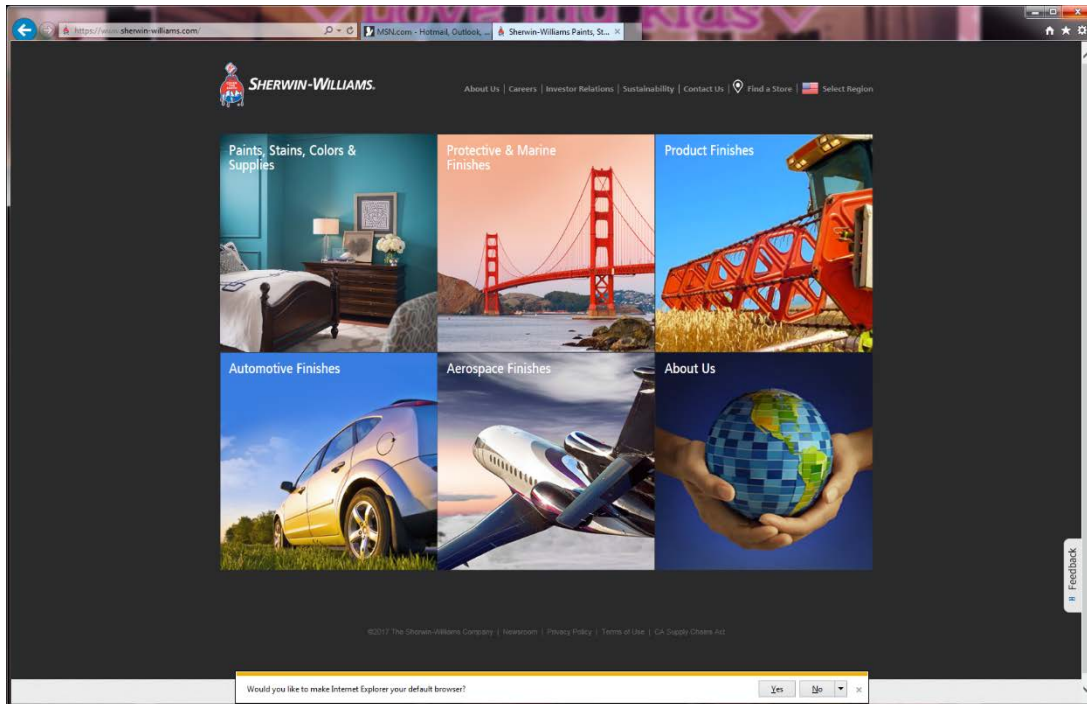

1. www.sherwin-williams.com

2. Select – **Paints, Stains, colors & Supplies** (For Homeowners)

3. Hover over to **“Color”** Tab

a. Select – **Find & Explore Colors**

b. Select - **Homeowners Association Color**

4. Input the information for State, City, HOA Community:

NV, Las Vegas, Peccole Ranch HOA and click search