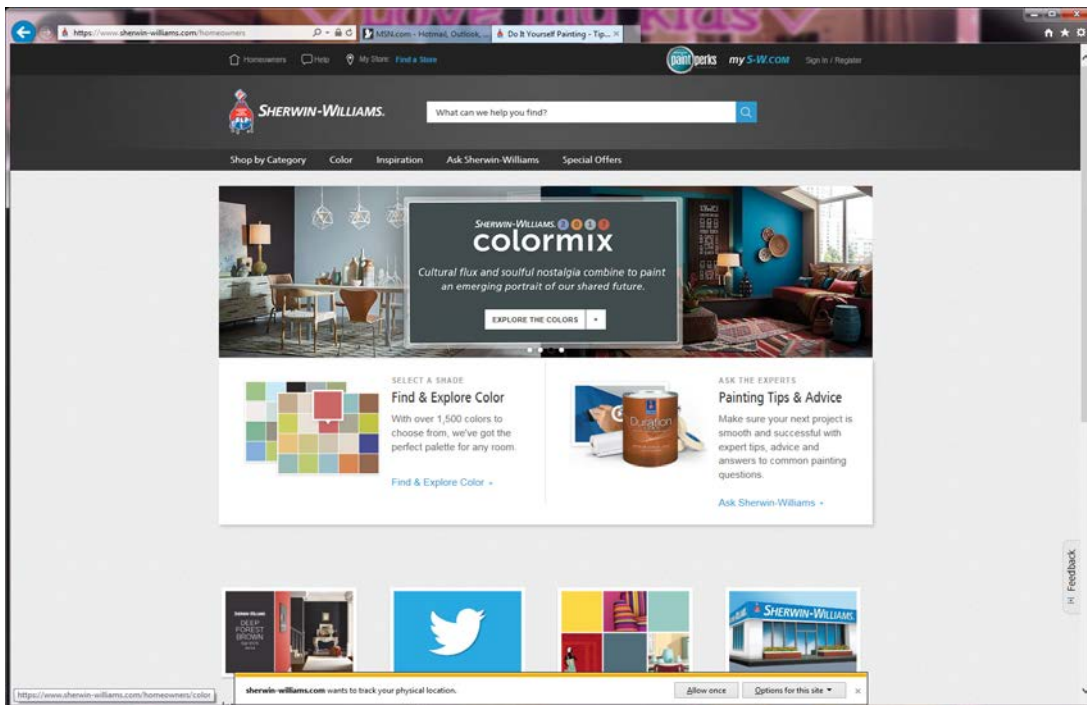

1. www.sherwin-williams.com

2. Select – **Paints, Stains, colors & Supplies** (For Homeowners)

3. Hover over to **“Color”** Tab

a. Select – **Find & Explore Colors**

b. Select - **Homeowners Association Color**

4. Input the information for State, City, HOA Community:

NV, Las Vegas, Peccole Ranch HOA and click search